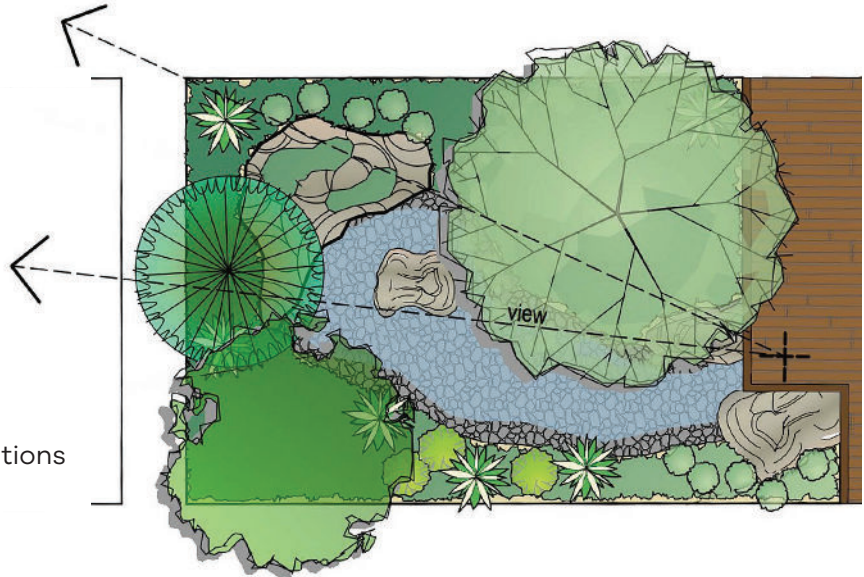

Cost-Conscience

Viewing a project from your perspective keeps us on track. We create landscaping solutions that meet your budget, no matter how challenging the site. While our Landscape Architects design projects from a code-compliance and aesthetics point of view, we also view the completed project design from a landscape contractor's perspective. This allows us to see potential areas that could result in costly contractor change orders. More importantly, we also look for ways to achieve the Landscape Architects design intent, and see possible ways that may save the property owner in either construction time and cost, or in long-term landscape maintenance costs – or both.

Landscape Architecture

PLANTING PLANS

- Site evaluation & analysis
- Conceptual and schematic design
- Design development
- Code compliant design
- Sustainable practices
- Value engineering
- Cost estimating
- Bidding and contract documents
- Construction drawings & specifications
- Presentation graphics

TREE DISPOSITION PLANS

- Tree surveys
- Tree preservation & mitigation plans

COMMUNITY AMENITIES

- Code compliant pool design
- Pool deck / Patios
- Outdoor Kitchens Areas
- Gathering Spaces
- Seating Areas
- Site Furnishings
- Sails and Shade Structures
- Pavilions
- Walking Trails
- Fitness Stations
- Yoga Lawns
- Playgrounds
- Yard Games
- Dog Parks
- Athletic fields
- Sport courts
- Sculptural art pieces