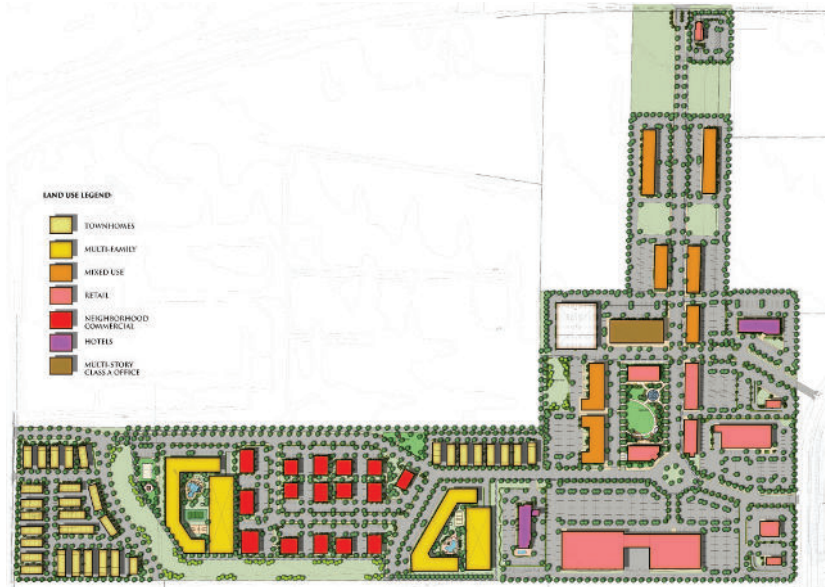

Land Planning

We understand that successful strategic land planning is a collaborative effort. Whether working independently or as a project team member, we have a proven track record of successfully handling “challenging” applications and sensitive sites. Our approach often involves suggesting alternative plan concepts to help our clients make informed decisions for a successful project with maximum return.

ALL SUCCESSFUL PROJECTS START WITH A GOOD PLAN

- Research local codes that may affect site layout
- Conduct a remote preliminary meeting with the client to discuss the project
- Prepare an Illustrated rendering of the Conceptual Site Plan (By CAD or by hand) for client review
- Review and discuss the Conceptual Site Plan with the client (remotely via a screen share)
- Make updates to the Conceptual Site Plan per the client’s comments
- Receive the client’s final approval
- Prepare an Illustrated rendering of the Colored Conceptual Site Plan (with a detailed legend, land use and program summary data, and any necessary calculations).