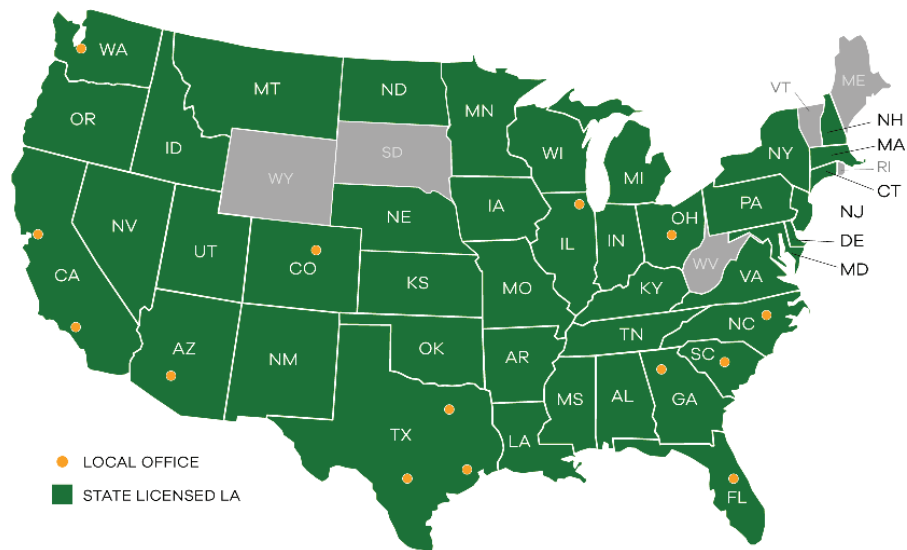

At **Evergreen Design Group**, we take great pride in providing a high level of personalized customer service, uncommon elsewhere. We have a unique business structure that allows us to connect with clients, daily, in four different time zones across the USA. Technology makes it possible, regardless of location, to utilize our best talent and to collaborate with clients and consultants in a cost effective way.

Experienced

Our talented and dedicated team is experienced on projects of all sizes, from large urban spaces to intimate common areas for residential developments. We are available to assist you anywhere within the United States.

Nearby

With offices throughout the United States, we design projects that are right in your area. Our Landscape Architects are currently registered in over 40 states! This helps streamline projects nationwide.

Responsive

We understand the importance of your project. We value your time and money. Throughout your project's life cycle and as part of the project team, we strive to respond immediately to any and all question or concern. We are here, whenever you need us.

Cost-Conscience

Viewing a project from your perspective keeps us on track. We create landscaping solutions that meet your budget, no matter how challenging the site. While our Landscape Architects design projects from a code-compliance and aesthetics point of view, we also view the completed project design from a landscape contractor's perspective. This allows us to see potential areas that could result in costly contractor change orders. More importantly, we also look for ways to achieve the Landscape Architects design intent, and see possible ways that may save the property owner in either construction time and cost, or in long-term landscape maintenance costs – or both.