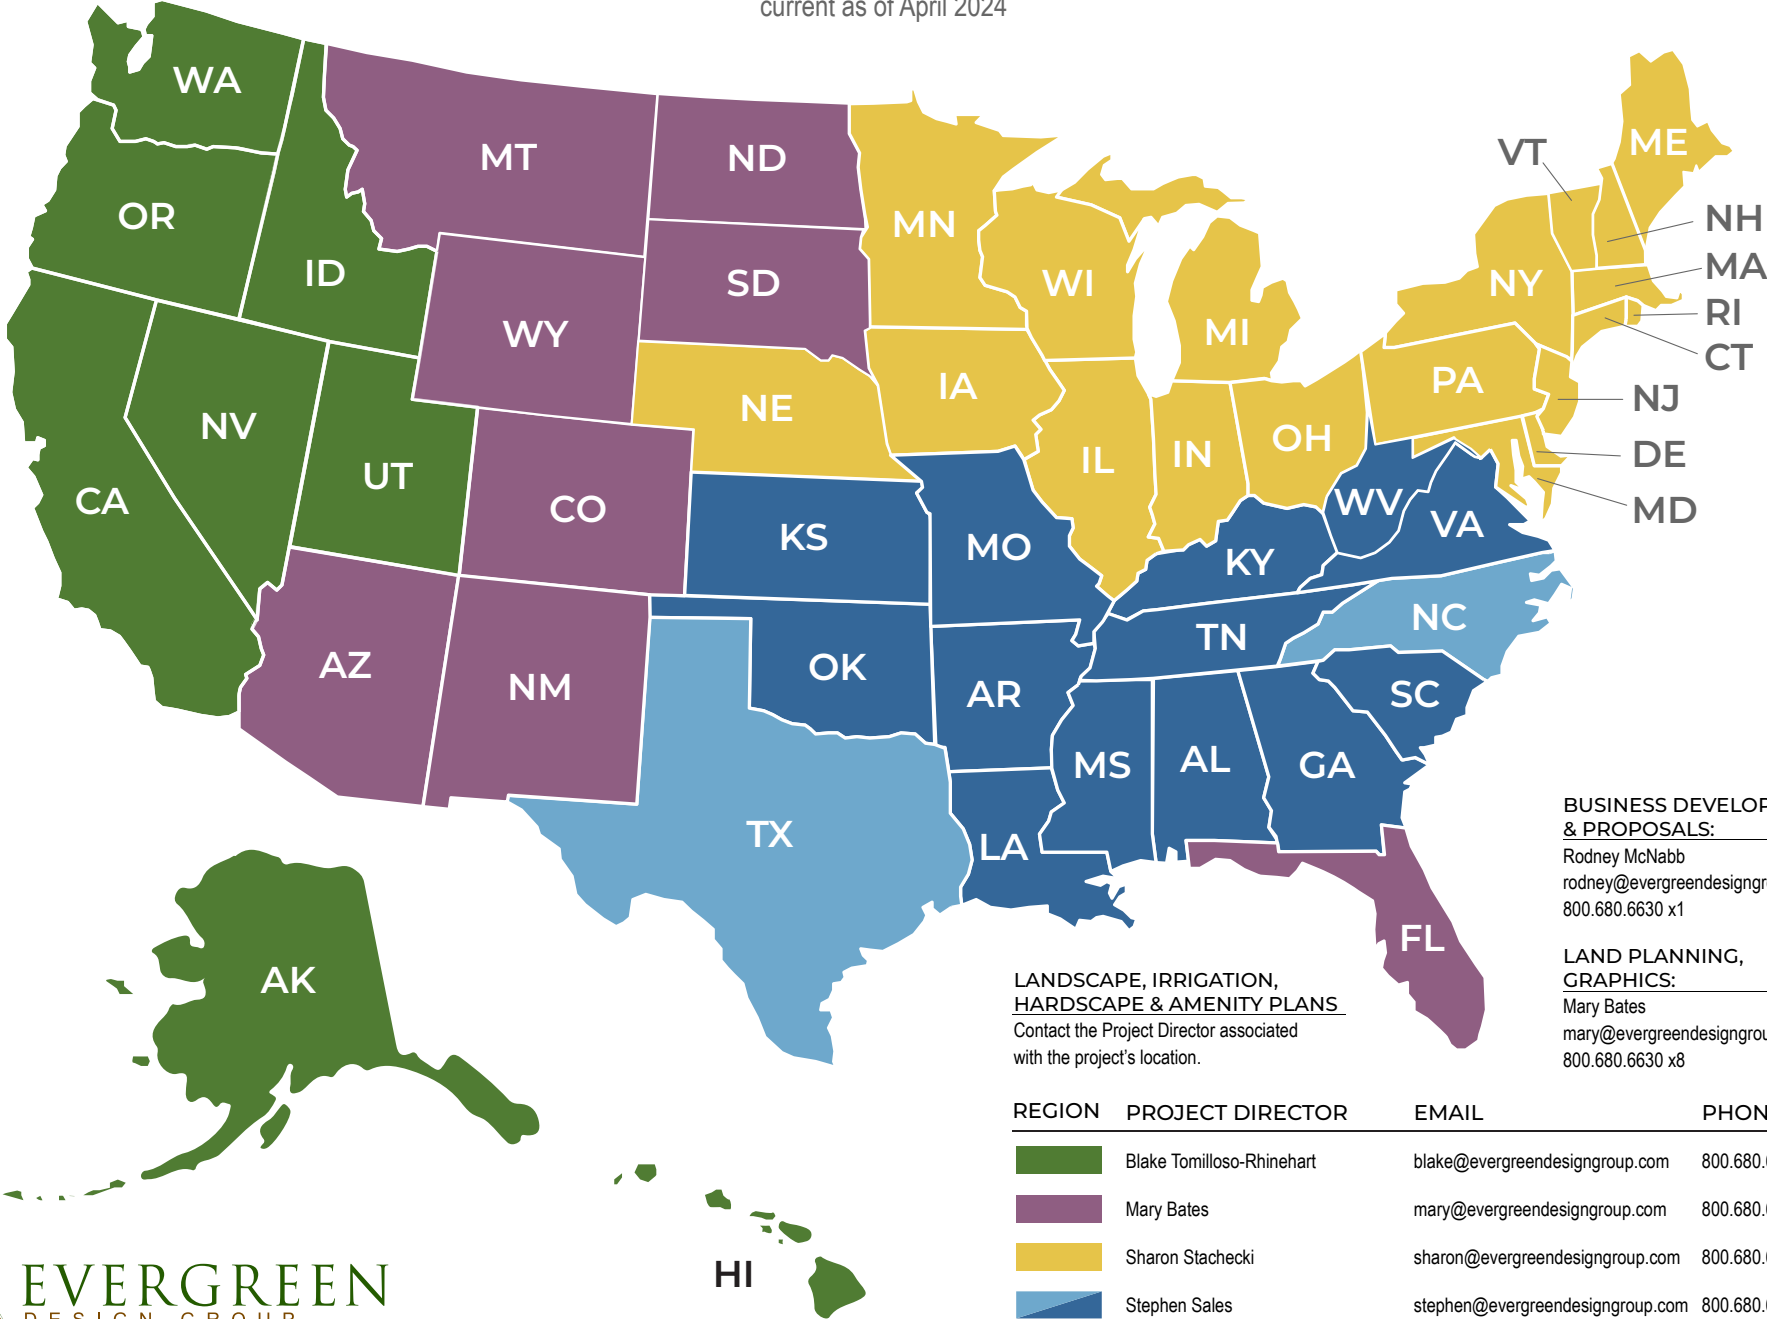

PROJECT DIRECTOR REGIONS

current as of April 2024

BUSINESS DEVELOPMENT & PROPOSALS:

Rodney McNabb
 rodney@evergreendesigngroup.com
 800.680.6630 x1

LAND PLANNING, GRAPHICS:

Mary Bates
 mary@evergreendesigngroup.com
 800.680.6630 x8

LANDSCAPE, IRRIGATION, HARDSCAPE & AMENITY PLANS

Contact the Project Director associated with the project's location.

REGION	PROJECT DIRECTOR	EMAIL	PHONE
Dark Green	Blake Tomillos-Rhinehart	blake@evergreendesigngroup.com	800.680.6630 x13
Purple	Mary Bates	mary@evergreendesigngroup.com	800.680.6630 x8
Yellow	Sharon Stachecki	sharon@evergreendesigngroup.com	800.680.6630 x12
Light Blue	Stephen Sales	stephen@evergreendesigngroup.com	800.680.6630 x14
Dark Blue	Lisa Cutshaw (Assistant PD)	lisa@evergreendesigngroup.com	800.680.6630 x16